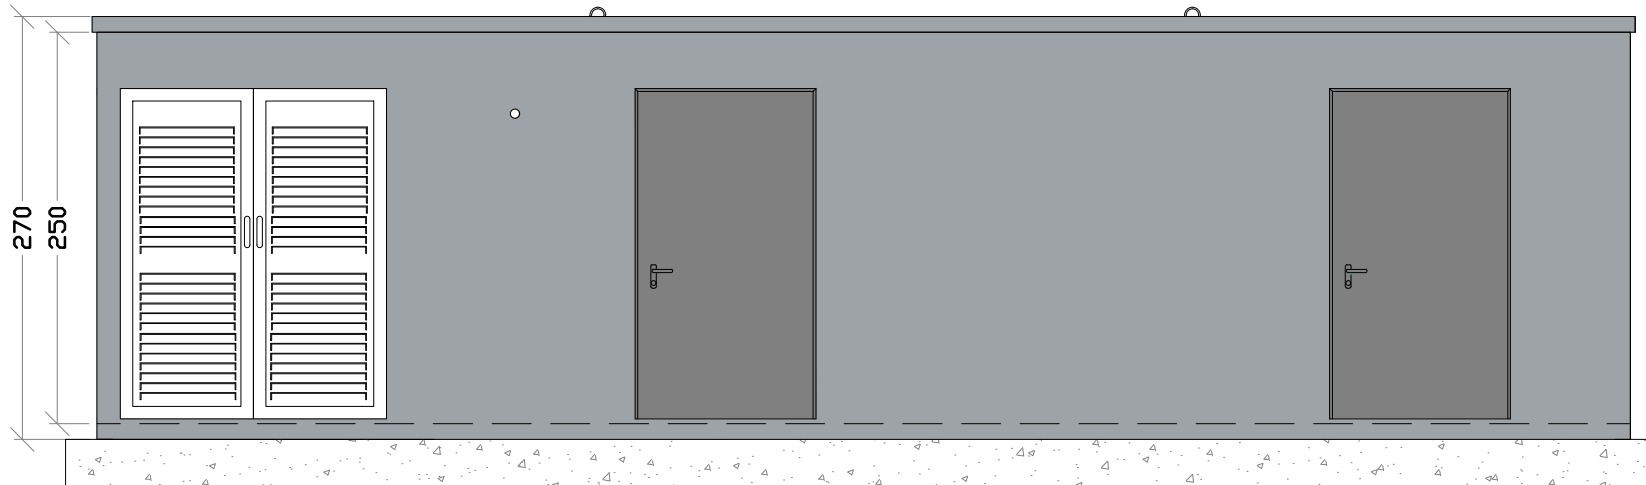

PLAN

LEGEND:

- ① ALUMINIUM DOOR (CM. 170 x 205)
- ② ALUMINIUM DOOR WITH ANTI-PANIC SYSTEM (CM.112X H211)
- ③ AIR GRILL
- HOLES

VIEW SIDE A

VIEW SIDE C

VIEW SIDE B

VIEW SIDE D