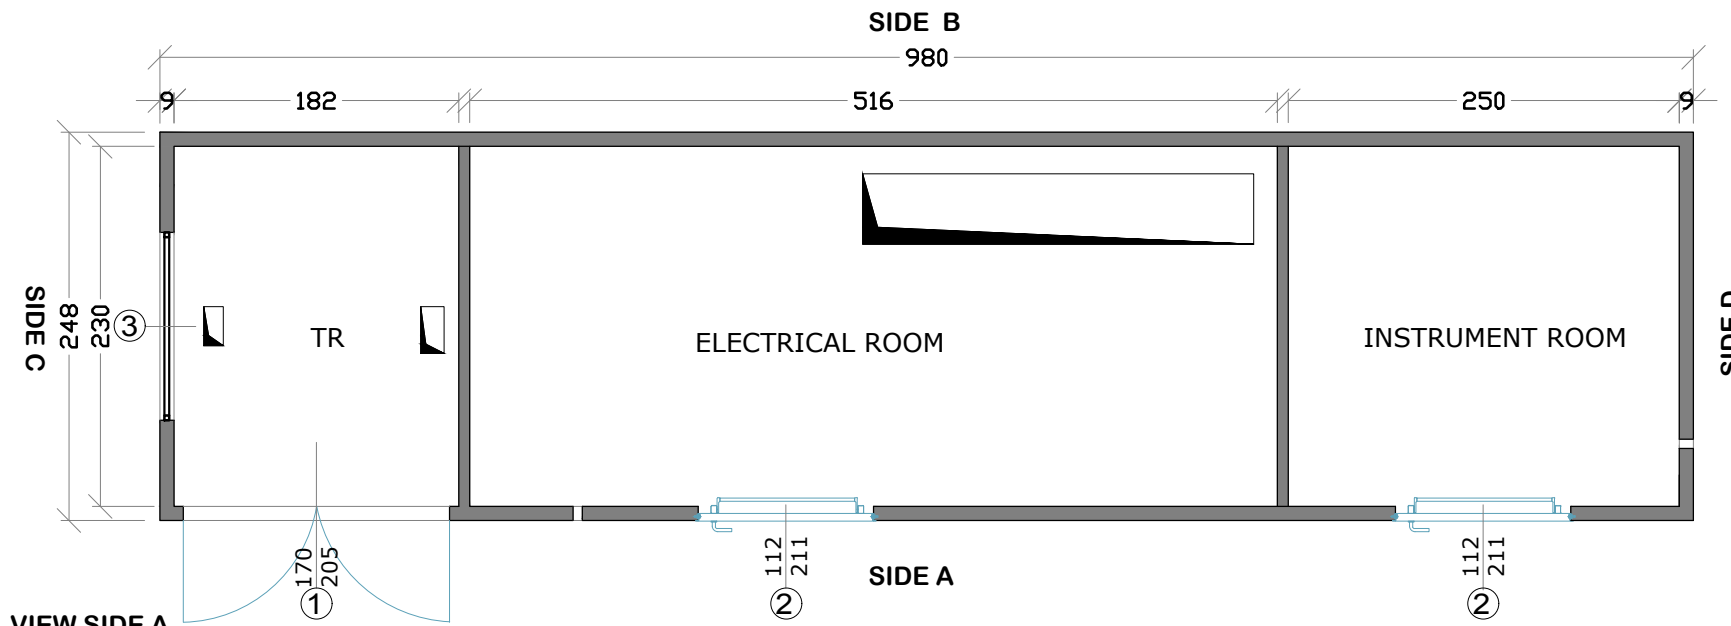

PLAN

LEGEND:

- ① ALUMINIUM DOOR (CM. 170 x 205)
- ② ALUMINIUM DOOR WITH ANTI-PANIC SYSTEM (CM.112X H211)
- ③ AIR GRILL
- HOLES

VIEW SIDE A

VIEW SIDE C

VIEW SIDE B

VIEW SIDE D