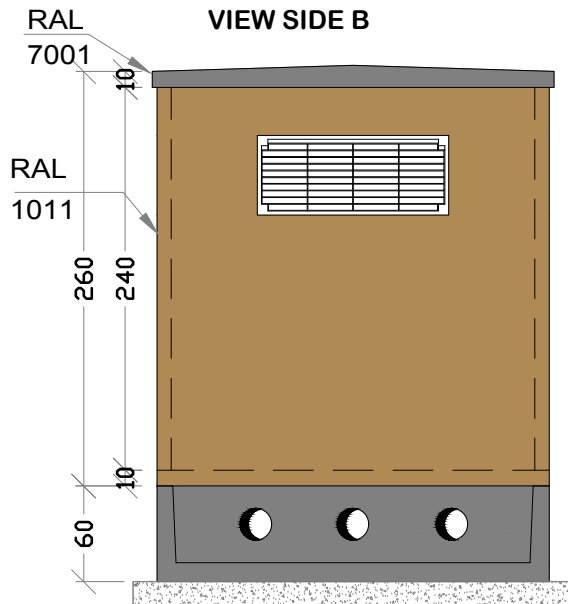

PLAN

**LEGEND:**

- ① FIBERGLASS DOOR (CM.120X H215)
- ② FIBERGLASS GRILL HIGH POSITION (CM.120X H50)
- ③ FIBERGLASS GRILL LOW POSITION (CM.120X H50)
- ④ TRAPDOOR CM. 60X60
- ⑤ HOLES

VIEW SIDE B

VIEW SIDE A

VIEW SIDE C