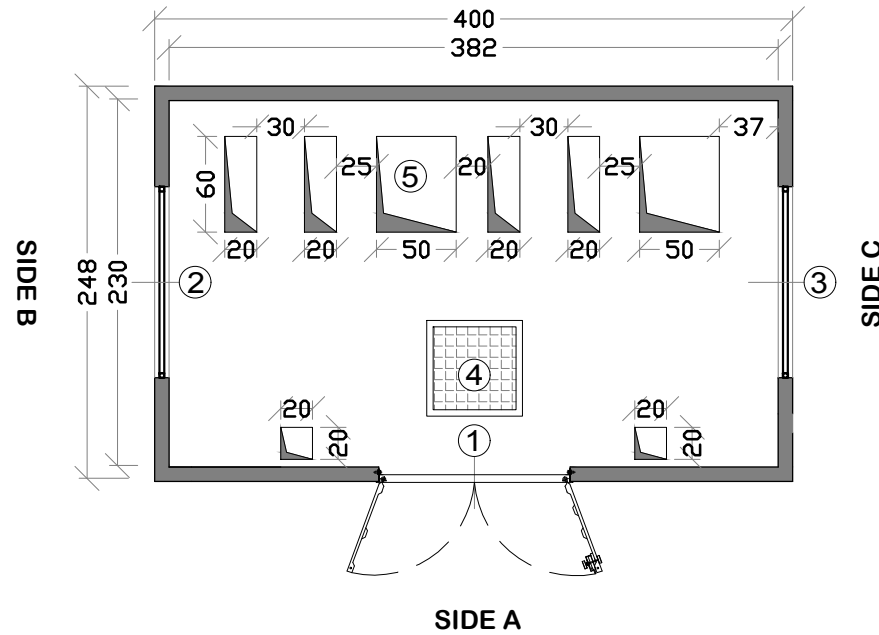

PLAN

**LEGEND:**

- ① FIBERGLASS DOOR (CM.120X H215)
- ② FIBERGLASS GRILL HIGH POSITION (CM.120X H50)
- ③ FIBERGLASS GRILL LOW POSITION (CM.120X H50)
- ④ TRAPDOOR CM. 60X60
- ⑤ HOLES

VIEW SIDE B

VIEW SIDE A

VIEW SIDE C