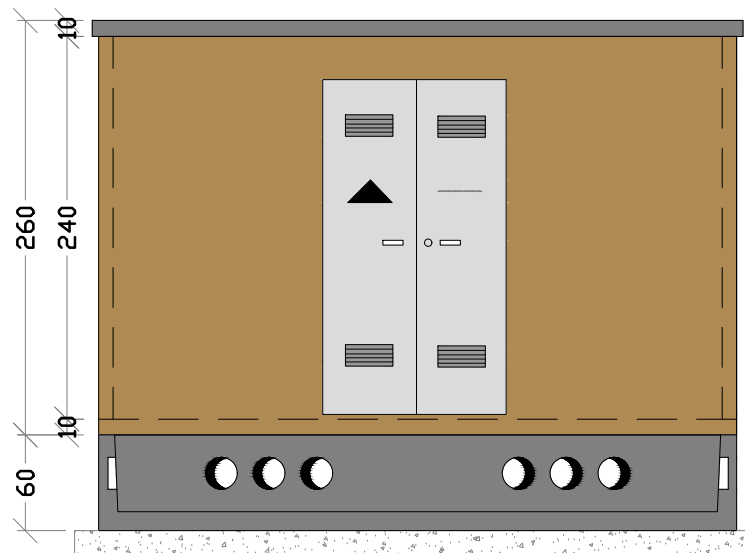

PLAN

**LEGEND:**

- ① FIBERGLASS DOOR (CM.120X H215)
- ② FIBERGLASS GRILL HIGH POSITION (CM.120X H50)
- ③ FIBERGLASS GRILL LOW POSITION (CM.120X H50)
- ④ TRAPDOOR CM. 60X60
- ⑤ HOLES

VIEW SIDE B

VIEW SIDE A

VIEW SIDE C