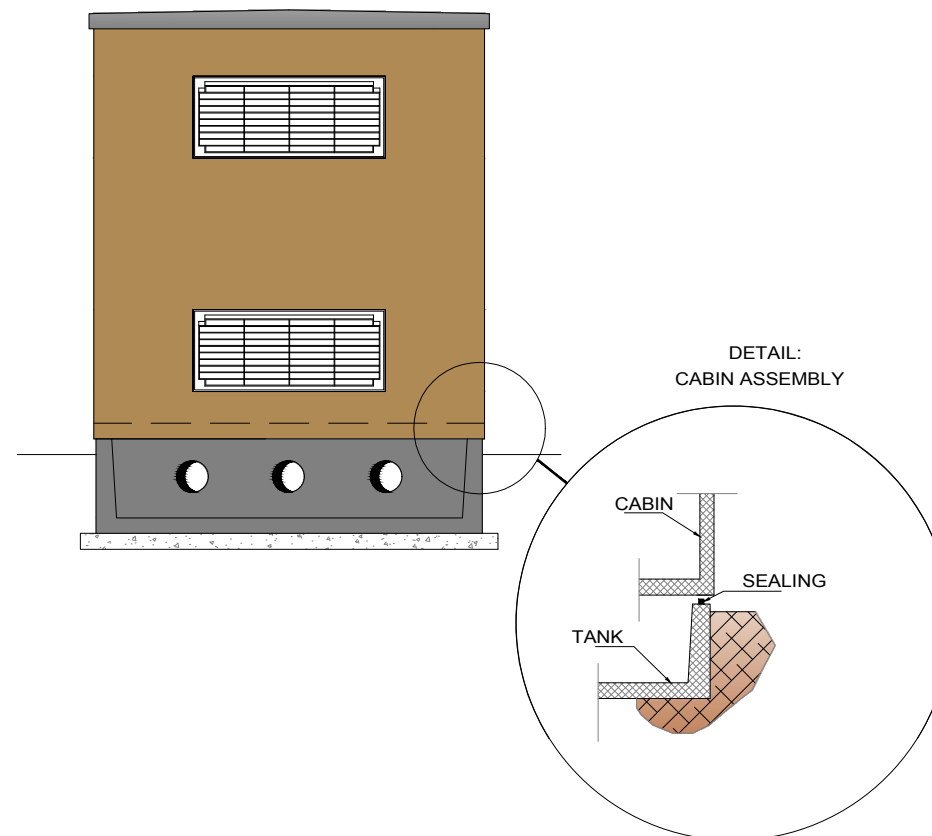

PLAN

VIEW SIDE B

FOUNDATION TANK'S PLAN

VIEW SIDE A

VIEW SIDE C-D

LEGEND:

- ① FIBERGLASS DOOR (CM. 120X H215)
- ② FIBERGLASS GRILL (CM. 120X H50)
- ③ TRAPDOOR CM. 60X60
- ④ HOLES