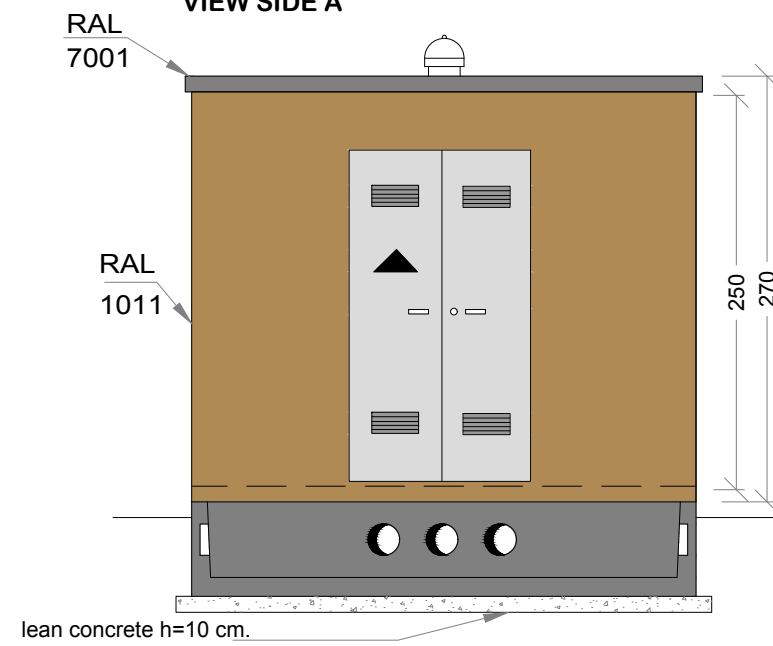

PLAN

VIEW SIDE B

FOUNDATION TANK'S PLAN

VIEW SIDE A

VIEW SIDE C-D

LEGEND:

- ① FIBERGLASS DOOR (CM. 120X H215)
- ② FIBERGLASS GRILL (CM. 120X H50)
- ③ TRAPDOOR CM. 60X60
- ④ HOLES