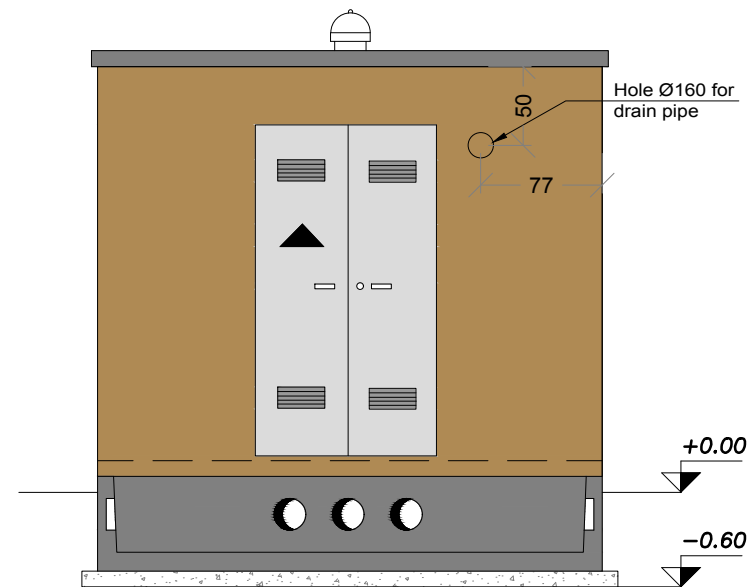

PLAN

VIEW SIDE B

FOUNDATION TANK'S PLAN

VIEW SIDE A

VIEW SIDE C-D

LEGEND:

- ① FIBERGLASS DOOR (CM. 120X H215)
- ② FIBERGLASS GRILL (CM. 120X H50)
- ③ TRAPDOOR CM. 60X60
- ④ HOLES