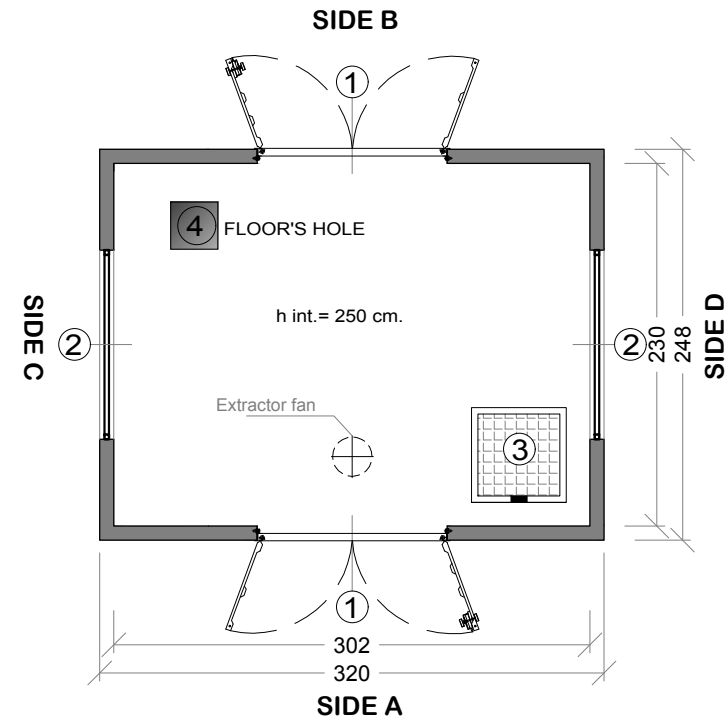

PLAN

VIEW SIDE B

FOUNDATION TANK'S PLAN

VIEW SIDE A

VIEW SIDE C-D

LEGEND:

- ① FIBERGLASS DOOR (CM. 120X H215)
- ② FIBERGLASS GRILL (CM. 120X H50)
- ③ TRAPDOOR CM. 60X60
- ④ HOLES