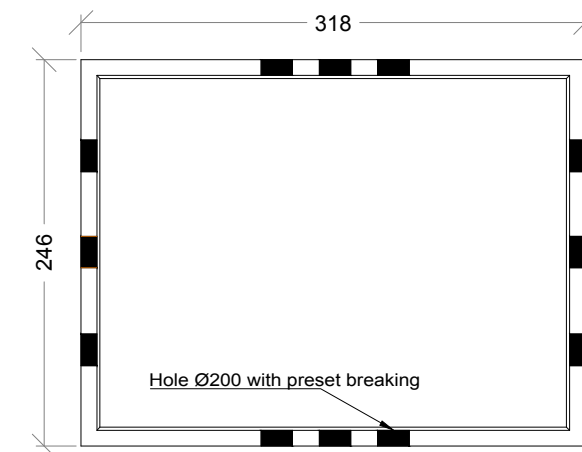

PLAN

VIEW SIDE B

FOUNDATION TANK'S PLAN

VIEW SIDE A

VIEW SIDE C-D

LEGEND:

- ① FIBERGLASS DOOR (CM. 120X H215)
- ② FIBERGLASS GRILL (CM. 120X H50)
- ③ TRAPDOOR CM. 60X60
- ④ HOLES